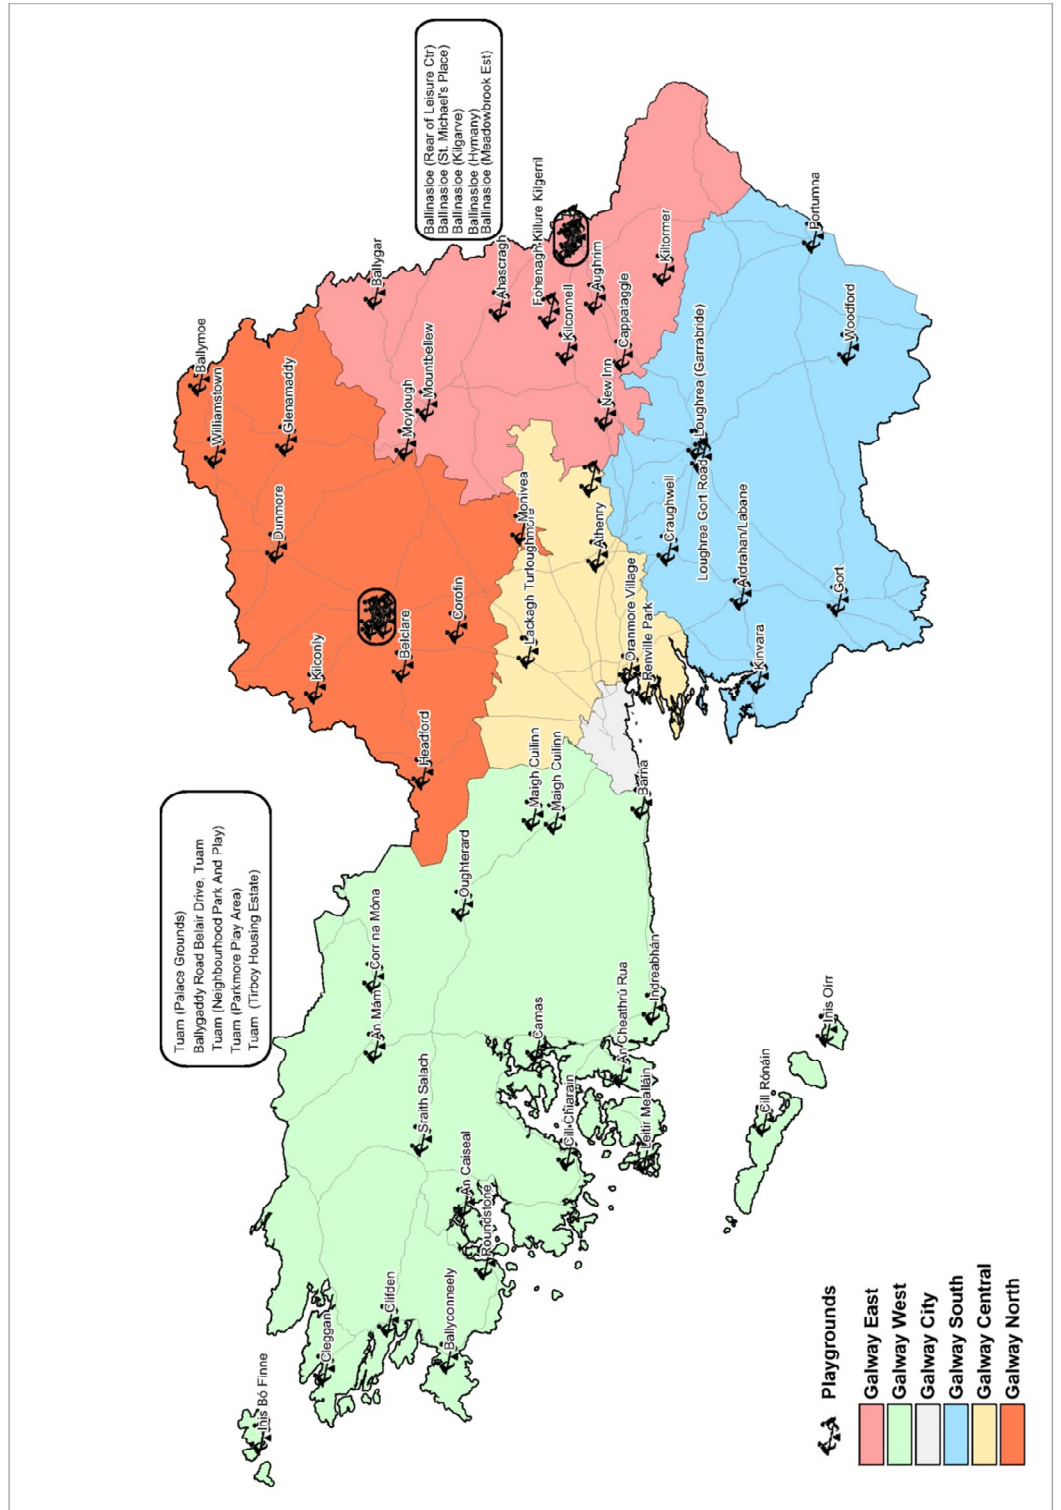

- Click on “A Playground Map of County Galway “
- Click on any Icon on the Map to bring up a Summary Profile

OR

If you have an area in mind, but need to find it,

Go to the Website on <http://galwaycoco.maps.arcgis.com>

- Click on “A Playground Map of County Galway –
- Go to the top left hand corner and click on 2nd Icon – “Show contents of Map”
- Click on Down Arrow to the right of “Playgrounds”
- Scroll down to “Show Table”
- In the Table click on the name of the Playground and this will highlight the Playground on the Map.

MAPA (MAP)

GAILLIMH THIAR/GALWAY WEST

AN CAISEAL

Á bhainistiú ag:	Comhairle Muintir an Chaiseal Teoranta
Managed by:	
Seoladh na Páirce Spraoi:	The Fairgreen, An Caiseal.
Playground Address:	
Aoisghrúpa:	02-17
Age Group:	
Liosta Trealamh:	Babhla Sprionga, Rothar Sprionga, Dreapadóir agus Sleamhnán, Ciseán Luascadh, Aonad IIspraoi Cúl
List of Equipment:	Spring Bowl, Spring Bike, Climber and Slide, Basket Swing and Multi Use Games Goal
Trealamh feiliúnach do	Ciseán Luascadh
Spraoi Chuimsitheach:	
Equipment Suitable for	Basket Swing
Inclusive Play:	
Uireanta Oscailte:	I rith solas an lae
Opening Hours:	Daylight Hours